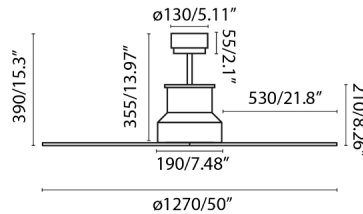

WINCHE is a ceiling fan with light, 4 blades, ideal for the ventilation of rooms up to 17,6m². It is designed by Conillas. Activated by remote control, included. This brown ceiling fan has DC motor and offers 6 adjustable speeds with a consumption of 3 - 5 - 8 - 12 - 21 - 31W and 50 - 71 - 93 - 115 - 138 - 162 revolutions per minute depending on speed. This ceiling fan comes with inverse function.