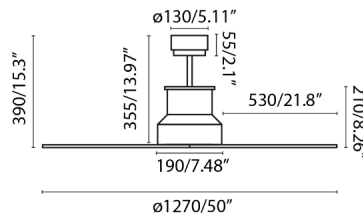

WINCHE is a ceiling fan with light, 4 blades, ideal for the ventilation of rooms up to 17,6m². It is designed by Conillas. Activated by remote control, included. This brown ceiling fan has DC motor and offers 6 adjustable speeds with a consumption of 3 - 5 - 8 - 12 - 21 - 31W and 50 - 71 - 93 - 115 - 138 - 162 revolutions per minute depending on speed. This ceiling fan comes with inverse function.