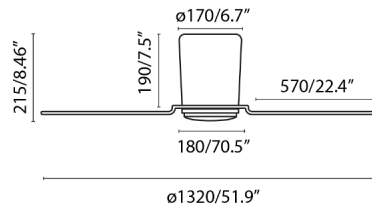

Modern ceiling fan with light and DC motor suitable for up to 13m2. Motor made from steel and blades from acrylic .The color of blades are white, no reversibles. Operated by remote control,(included) setted up with 6 dimmable speeds 50 - 76 - 99 - 127 - 151 - 175 rpm which correspond to the following consumptions of 2 - 7 - 9 - 14 - 21 - 32w. This fan comes with a reverse function, so you can also use it in winter.