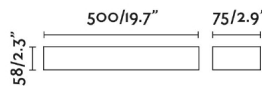

General characteristics

Fixation	Wall
Type	I
IP	65
voltage	220V-240V
Hertz	50/60Hz
included battery	.
Power	28W

Material

Body/Structure	Aluminium
Diffuser	Glass

Finish

Body/Structure	Rust Brown
Diffuser	Prism