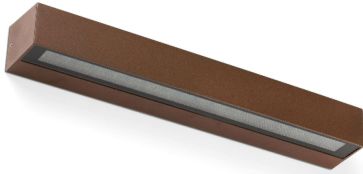

DORO is a wall lamp for outdoor lighting, made of die cast aluminium and glass diffuser. This white wall lamp with LED technology features IP65 that gives high protection against rain and solids. The light is projected from both sides. 28W version.

General characteristics

Fixation	Wall
Type	I
IP	65
voltage	220V-240V
Hertz	50/60Hz
included battery	.
Power	28W

Material

Body/Structure	Aluminium
Diffuser	Glass

Finish

Body/Structure	Rust Brown
Diffuser	Prism