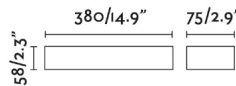

### General characteristics

Fixation	Wall
Type	I
IP	65
voltage	220V-240V
Hertz	50/60Hz
included battery	.
Power	20W