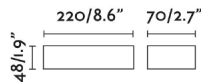

General characteristics

Fixation	Wall
Type	I
IP	65
voltage	220V-240V
Hertz	50/60Hz
included battery	.
Power	2x6.5W

Material

Body/Structure	Aluminium
Diffuser	Glass

Finish

Body/Structure	Rust Brown
Diffuser	Prism