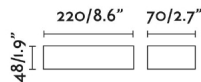

General characteristics

Fixation	Wall
Type	I
IP	65
voltage	220V-240V
Hertz	50/60Hz
included battery	.
Power	2x6.5W

Material

Body/Structure	Aluminium
Diffuser	Glass

Finish

Body/Structure	Matt White
Diffuser	Prism