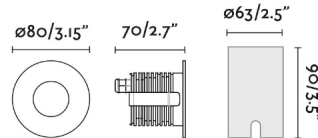

## General characteristics

Fixation	Floor
Type	III
IP	67
included battery	.
Flush box	Yes
Flush box dimensions	$\varnothing 60\text{mm}$
Power	7W
IK	08
Cutting size	$\varnothing 60\text{mm}$