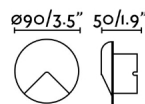

General characteristics

Fixation	Wall
Type	II
IP	44
voltage	220V-240V
Hertz	50/60Hz
included battery	.
Flush box	Yes
Flush box dimensions	ø78mm
Power	2W
IK	08
Cutting size	ø78mm

Material

Body/Structure	Aluminium
Diffuser	PC

Finish

Body/Structure	Dark Grey
Diffuser	Transparent

Lighting characteristics

Light source included	Yes
Temperature	3000K
LM	70lm
CRI	>80
Degrees of light aperture	120°
Light direction	Indirect lighting
Energy classification	G