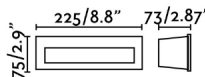

## General characteristics

Fixation	Wall
Type	I
IP	65
voltage	100V-240V
Hertz	50/60Hz
included battery	.
Flush box	Yes
Flush box dimensions	215x65x70mm
Power	8W
IK	08
Cutting size	215x65x70mm