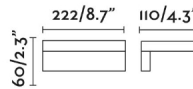

### General characteristics

Fixation	Wall
Type	I
IP	20
voltage	100V-240V
Hertz	50Hz
included battery	.
Power	7W