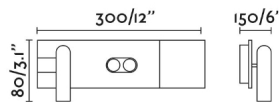

### General characteristics

Fixation	Wall
Type	II
IP	20
voltage	100V-240V
Hertz	50/60Hz
Switch type	Touch
included battery	.
Upwards Vertical orientation	↻ 180
Horizontal orientation	↻ 360
Power	14W