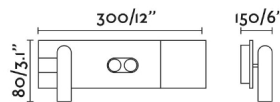

General characteristics

Fixation	Wall
Type	II
IP	20
voltage	100V-240V
Hertz	50/60Hz
Switch type	Touch
included battery	.
Upwards Vertical orientation	↻ 180
Horizontal orientation	↻ 360
Power	14W

Material