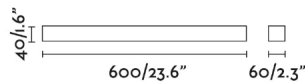

NILO is a matt black wall lamp ideal to light up the bathroom. It has a minimalist style which makes a modern composition and helps to light up the mirror. NILO has upper and lower beam of light.