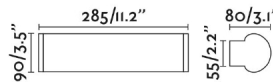

DANUBIO 285 is a bronze wall lamp with LED technology made of metal. Thanks to its IP44 it is ideal for bathroom lighting. 9W version.