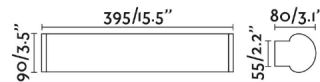

DANUBIO is a bronze wall lamp with LED technology made of metal. Thanks to its IP44 it is ideal for bathroom lighting. 12W version.

General characteristics

Fixation	Wall, Ceiling
Type	II
IP	44
voltage	220V-240V
Hertz	50/60Hz
Switch type	Has not
included battery	.
Power	12W

Material

Body/Structure	Aluminium
Diffuser	Glass

Finish

Body/Structure	Bronze
Diffuser	Opal

Lighting characteristics

Light source included	Yes
Temperature	2700K
Adjustable colour temperature	No
LM	800lm
CRI	>80
Dimmable light source	NO
Energy classification	D

Driver

Requires Driver	Yes
Driver embedded	Yes

File download

General documents	Download >
Images	Download >
2D / 3D	Download >
	Download >
BIM	Download >