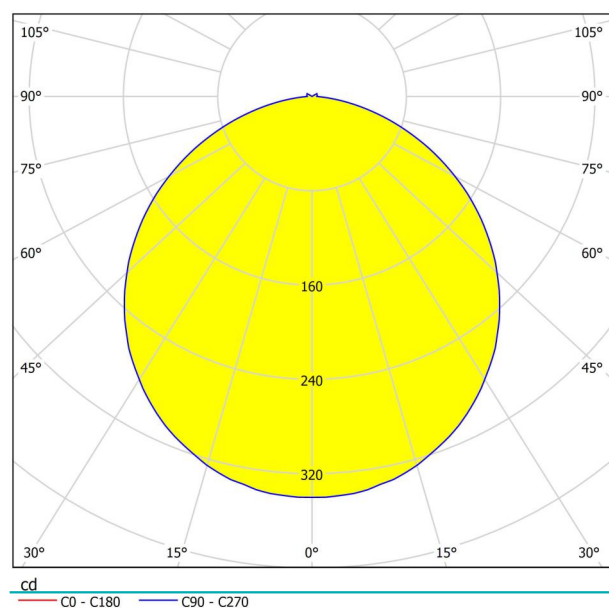

Technical Information

Protection Degree	IP20
Protection Class	2
Mains Voltage	220-240V,50/60Hz
Dimmable	Yes
max. Wattage (1)	18W
dimmable	Yes
Voltage	220-240V 50/60Hz
U out	17-29V
I out	700mA
Hz	100Hz

Illuminant 1

Socket Type (1)	LED
Illuminant Type (1)	LED
Illuminant incl. (1)	Inclusive
Lumen Complete	2000
Kelvin Complete	3000K
Light colour Complete	WARM WHITE
Energy efficiency class (EEI)	F
Dimmable	Yes
Info changeability□light source/driver	LED + driver can be exchanged by a specialist

Technical changes reserved