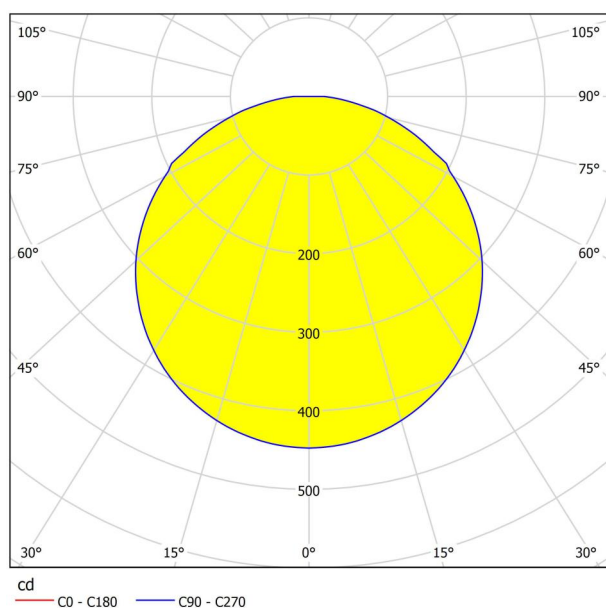

General Information

Material number	97778
Type	ceiling light
Product segment	Indoor
Theme	fabric-conzept

Dimensions

Article Height (in mm)	120
Article Diameter (in mm)	570
Net Weight (in kg)	2.25 Kilogram

Technical Information

Protection Degree	IP20
Protection Class	1
Mains Voltage	220-240V,50/60Hz
Operation Voltage	220-240V,50/60Hz
Dimmable	Yes
max. Wattage (1)	36W

Illuminant 1

Socket Type (1)	LED
Illuminant Type (1)	LED
Illuminant incl. (1)	Inclusive
Kelvin Complete	3000-5000K
Light colour Complete	TUNEABLE WHITE
Nominal Lifetime (in h)	25000
Switching Cycles	15000
Energy efficiency class (EEI)	F
Dimmable	Yes
Info changeability□light source/driver	LED + driver can be exchanged by a specialist
Rated Lamp Power (0,1W precision)	40
Colour Tolerance (LED, SDCM)	<6