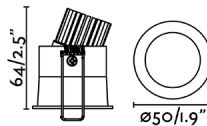

### General characteristics

Fixation	Ceiling
Type	III
IP	20
included battery	.
Power	5W
Cutting size	ø45mm