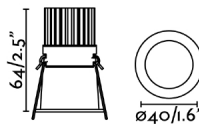

FOX is a black round spotlight, made of aluminium and easy to install. It is designed for lighting commercial and working spaces .

General characteristics

Fixation	Ceiling
Type	III
IP	20
included battery	.
Power	5W
Cutting size	ø35mm

Material

Body/Structure	Aluminium
Diffuser	Glass

Finish

Body/Structure	Matt Black
Diffuser	Transparent

Lighting characteristics

Light source included	Yes
Maximum ceiling thickness	24
Temperature	2700K
	
LM	500lm
CRI	>80
Dimmable light source	YES
Degrees of light aperture	25°
Light direction	Accent lighting
Energy classification	G