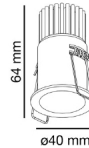

FOX is a white round spotlight, made of aluminium and easy to install. It is designed for lighting commercial and working spaces .

General characteristics

Fixation	Ceiling
Type	III
IP	20
included battery	.
Power	5W
Cutting size	ø35mm

Material

Body/Structure	Aluminium
Diffuser	Glass

Finish

Body/Structure	Matt White
Diffuser	Transparent

Lighting characteristics

Light source included	Yes
Maximum ceiling thickness	24
Temperature	2700K
LM	500lm
CRI	>80
Dimmable light source	YES
Degrees of light aperture	25°
Light direction	Accent lighting
Energy classification	G