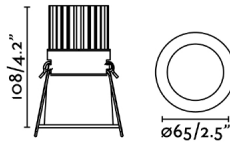

FOX 65 is a white round recessed lamp designed to lighting commercial and working spaces. It is made of aluminium and it is easy to install.

General characteristics

Fixation	Ceiling
Type	III
IP	20
included battery	.
Power	10W
Cutting size	ø55mm

Material

Body/Structure	Aluminium
Diffuser	Glass

Finish

Body/Structure	Matt White
Diffuser	Transparent

Lighting characteristics

Light source included	Yes
Maximum ceiling thickness	40
Temperature	2700K

LM	680lm
CRI	>80
Dimmable light source	YES
Degrees of light aperture	36°
Light direction	Accent lighting
Energy classification	F