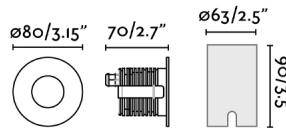

General characteristics

Fixation	Floor
Type	III
IP	67
included battery	.
Flush box	Yes
Flush box dimensions	$\varnothing 60\text{mm}$
Power	7W
IK	08
Cutting size	$\varnothing 60\text{mm}$

Material

Body/Structure	Stainless steel 316L+Aluminium
Diffuser	Glass