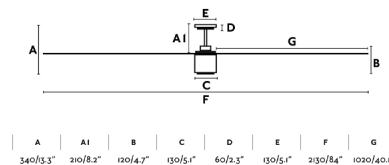

ATTOS is a ceiling fan with light extra large with light and modern style. Ideal for spaces from 28m² and operated by remote control (included). This ceiling fan with a low - consumption DC motor has 6 adjustable speeds 5 - 7 - 12 - 18 - 28 - 44W and 30 - 44 - 58 - 72 - 86 - 103rpm. ATTOS is suitable for inclining roof and has winter/summer function. White finish.