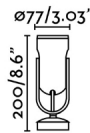

General characteristics

Fixation	Wall, Ceiling
Type	I
IP	65
voltage	100V-240V
Hertz	50/60Hz
included battery	.
Power	13W
IK	08

Material

Body/Structure	Aluminium
Diffuser	Glass

Finish

Body/Structure	Dark Grey
Diffuser	Transparent

Lighting characteristics

Light source included	Yes
Temperature	3000K
LM	750lm
CRI	>80
Degrees of light aperture	28°
Light direction	Accent lighting
Energy classification	E

Driver

Requires Driver	Yes
Driver embedded	Yes

File download

General documents	Download >
Images	Download >
	Download >
	Download >
	Download >
2D / 3D	Download >
	Download >
BIM	Download >