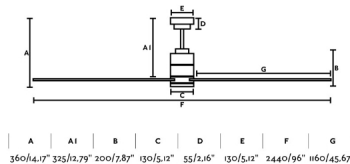

Ceiling fan with light extra large from 28m2. Operated by remote control (included) setted up with 6 dimmable speeds 15 - 20 - 25 - 30 - 35 - 56W and 50 - 55 - 60 - 65 - 70 - 78rpm. MANHATTAN has winter / summer function and it is suitable for inclining roof. Airflow: 269,12 m3 min / 9500 CFM.

General characteristics

Fixation	Ceiling
Type	I
IP	20
voltage	220V-240V
Hertz	50/60Hz
included battery	.
Power	19.9W
W	15-20-25-30-35-56
RPM	50-55-60-65-70-78
Airflow (m3/min)	269.12
Reverse function	Yes
Engine type	DC
No. of blades	9
Reversible blades	No
Pitched ceiling	Yes
Can be installed without seat post	No
Type of control included	Remote control