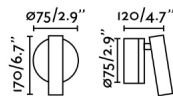

### General characteristics

Fixation	Wall
Type	II
IP	20
voltage	220V-240V
Hertz	50/60Hz
Switch type	On/Off
included battery	.
Upwards Vertical orientation	↻ 90
Horizontal orientation	↻ 350
Power	3W