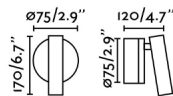

White wall lamp reader provides a point of light in bedrooms and living rooms. BOC LED is ideal for lighting hotel rooms.