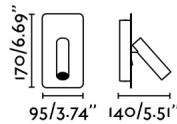

General characteristics

Fixation	Wall
Type	I
IP	20
voltage	100V-240V
Hertz	50/60Hz
Switch type	On/Off
included battery	.
Upwards Vertical orientation	↻ 90
Horizontal orientation	↻ 350
Power	3W

Material

Body/Structure	Aluminium+Steel
----------------	-----------------