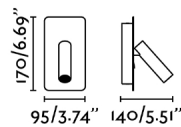

General characteristics

Fixation	Wall
Type	I
IP	20
voltage	100V-240V
Hertz	50/60Hz
Switch type	On/Off
included battery	.
Upwards Vertical orientation	↻ 90
Horizontal orientation	↻ 350
Power	3W

Material

Body/Structure	Aluminium+Steel
----------------	-----------------