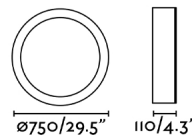

MEGA is a ceiling lamp with LED technology. This classic style ceiling fan light up uniformly and it's perfect for indoor lighting. The light source is LED 50W 2700K (included) and it is dimmable.

General characteristics

Fixation	Ceiling
Type	I
IP	20
voltage	220V-240V
Hertz	50/60Hz
included battery	.
Power	52W

Material

Body/Structure	Aluminium
Diffuser	PMMA

Finish

Body/Structure	Matt White
Diffuser	Opal

Lighting characteristics

Light source included	Yes
Temperature	2700K
LM	3600lm
CRI	>80
Dimmable light source	YES
Light direction	Ambient lighting
Energy classification	E

Driver

Requires Driver	Yes
Driver embedded	Yes
Driver regulation included	TRIAC C

File download

General documents	Download >
Images	Download >
2D / 3D	Download >
BIM	Download >