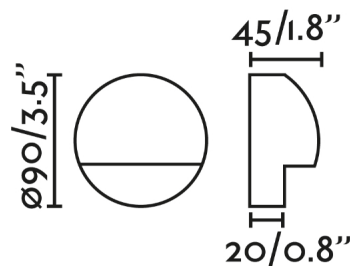

General characteristics

Fixation	Wall
Type	I
IP	44
voltage	100V-240V
Hertz	50/60Hz
included battery	.
Power	4.5W
IK	08

Material

Body/Structure	Aluminium
Diffuser	PMMA

Finish

Body/Structure	Brass
Diffuser	Transparent