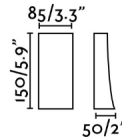

This outdoor wall lamp has directable wings allowing you to control the light beam to obtain both functional and decorative lightning .

General characteristics

Fixation	Wall
Type	I
IP	54
voltage	100V-240V
Hertz	50/60Hz
included battery	.
Power	6W

Material

Body/Structure	Aluminium
Diffuser	Glass

Finish

Body/Structure	Rust Brown
Diffuser	Transparent

Lighting characteristics

Light source included	Yes
Temperature	3000K
LM	380lm
CRI	>80
Light direction	Indirect lighting
Energy classification	E