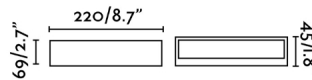

General characteristics

Fixation	Wall
Type	I
IP	65
voltage	220V-240V
Hertz	50/60Hz
included battery	.
Power	16W
IK	09

Material

Body/Structure	Aluminium
Diffuser	Glass

Finish

Body/Structure	Satin Aluminium
Diffuser	Opal