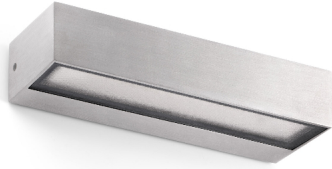

LED wall lamp with a modern style for outdoor lighting, made of aluminium with a template glass diffuser. This wall lamp projects a beam of light, on the top and bottom, is ideal for the decorative lighting of gardens and terraces .

General characteristics

Fixation	Wall
Type	I
IP	65
voltage	220V-240V
Hertz	50/60Hz
included battery	.
Power	16W
IK	09

Material

Body/Structure	Aluminium
Diffuser	Glass

Finish

Body/Structure	Satin Aluminium
Diffuser	Opal