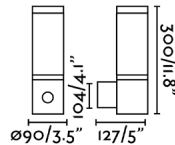

General characteristics

Fixation	Wall
Type	I
IP	54
voltage	220V-240V
Hertz	50/60Hz
included battery	.
Power	13W

Material

Body/Structure	Aluminium
Diffuser	PC

Finish

Body/Structure	Dark Grey
Diffuser	Opal

Lighting characteristics

Light source included	Yes
Adjustable colour temperature	Yes
LM	480lm
CRI	>80
Dimmable light source	YES
Intensities	4w 95lm / 13w 480lm
Light direction	Ambient lighting
Energy classification	C
Colour temperature range	3000 - 6500K

Driver

Requires Driver	Yes
Driver embedded	Yes

File download

General documents	Download >
Images	Download >
	Download >
2D / 3D	Download >
	Download >
BIM	Download >