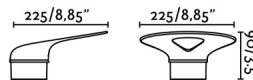

General characteristics

Fixation	Wall
Type	I
IP	65
voltage	100V-240V
Hertz	50/60Hz
included battery	.
Power	18W
IK	08

Material

Body/Structure	Aluminium
Diffuser	Glass

Finish

Body/Structure	Dark Grey
Diffuser	Opal