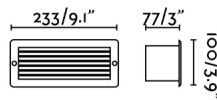

### General characteristics

Fixation	Wall
Type	I
IP	54
voltage	100V-240V
Hertz	50/60Hz
included battery	.
Flush box dimensions	230x89mm
Power	5W
IK	07
Cutting size	230x89mm