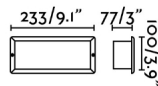

STRIPE - 2 is a white wall recessed lamp ideal for outdoor signal lighting. This luminaire features IP54 that gives protection against rain.

General characteristics

Fixation	Wall
Type	I
IP	54
voltage	100V-240V
Hertz	50/60Hz
included battery	.
Flush box dimensions	230x89mm
Power	5W
IK	07
Cutting size	230x89mm

Material

Body/Structure	Aluminium
Diffuser	PC

Finish

Body/Structure	Matt White
Diffuser	Opal

Lighting characteristics

Light source included	Yes
Temperature	3000K
LM	50lm
CRI	>80
Light direction	Ambient lighting
Energy classification	E