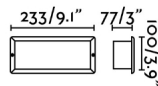

STRIPE - 2 is a dark grey wall recessed lamp ideal for outdoor signal lighting. This luminaire features IP54 that gives protection against rain.

General characteristics

Fixation	Wall
Type	I
IP	54
voltage	100V-240V
Hertz	50/60Hz
included battery	.
Flush box dimensions	230x89mm
Power	5W
IK	07
Cutting size	230x89mm

Material

Body/Structure	Aluminium
Diffuser	PC

Finish

Body/Structure	Dark Grey
Diffuser	Opal

Lighting characteristics

Light source included	Yes
Temperature	3000K
LM	50lm
CRI	>80
Light direction	Ambient lighting
Energy classification	E