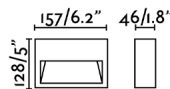

General characteristics

Fixation	Wall
Type	I
IP	54
voltage	220V-240V
Hertz	50/60Hz
included battery	.
Power	3W

Material

Body/Structure	Aluminium
Diffuser	Glass

Finish

Body/Structure	Rust Brown
Diffuser	Opal