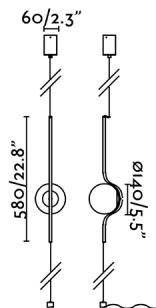

General characteristics

Fixation	Ceiling, Floor
Type	II
IP	20
voltage	220V-240V
Hertz	50/60Hz
Cable meters	1500mm
Switch type	Touch
included battery	.
Tensioner included	Yes
Power	8W

Material

Body/Structure	Steel
----------------	-------