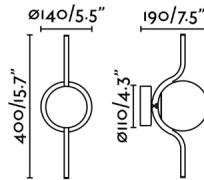

General characteristics

Fixation	Wall
Type	I
IP	20
voltage	100V-240V
Hertz	50/60Hz
included battery	.
Power	6W

Material

Body/Structure	Steel
Diffuser	Glass

Finish

Body/Structure	Shiny Gold
Diffuser	Opal

Lighting characteristics