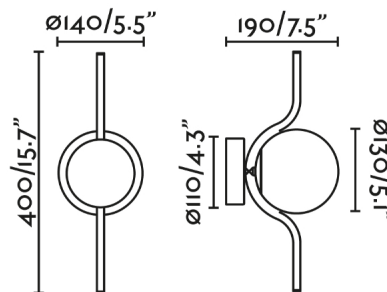

General characteristics

Fixation	Wall
Type	I
IP	20
voltage	100V-240V
Hertz	50/60Hz
included battery	.
Power	6W

Material

Body/Structure	Steel
Diffuser	Glass

Finish

Body/Structure	Matt Black
Diffuser	Opal

Lighting characteristics