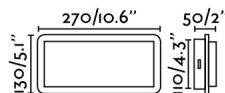

General characteristics

Fixation	Wall
Type	II
IP	20
voltage	100V-240V
Hertz	50/60Hz
Switch type	On/Off
included battery	.
Power	6W

Material

Body/Structure	Steel+Wood
Diffuser	PMMA

Finish

Body/Structure	Oak
Diffuser	Opal