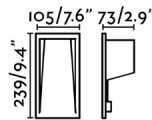

General characteristics

Fixation	Wall
Type	I
IP	65
voltage	100V-240V
Hertz	50/60Hz
included battery	.
Flush box	Yes
Flush box dimensions	220x950x655mm
Power	4.5W
IK	08
Cutting size	220x95mm

Material

Body/Structure	Aluminium
Diffuser	Glass