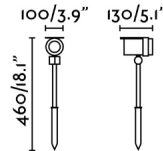

FOC 210 is a LED spike for outdoor lighting. This modern and minimalistic lamp can be adjusted. It is ideal to light up gardens and terraces, focusing its light wherever you need. This lamp features IP65 that gives high protection against rain and solids.

General characteristics

Fixation	Floor
Type	I
IP	65
voltage	220V-240V
Hertz	50Hz
Cable meters	500mm
included battery	.
Power	16W

Material

Body/Structure	Aluminium
Diffuser	Glass

Finish

Body/Structure	Dark Grey
Diffuser	Transparent