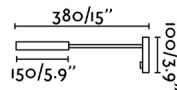

General characteristics

Fixation	Wall
Type	II
IP	20
voltage	220V-240V
Hertz	50/60Hz
Switch type	On/Off
included battery	.
Power	3W

Material

Body/Structure	Aluminium+Steel+Silicone
----------------	--------------------------