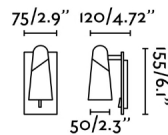

LAO is a collection of lamps for home lighting designed by Nahtrang. It is a black minimalistic wall lamp with a little switch on base. It's a good option for rooms that need a light spot.

General characteristics

Fixation	Wall
Type	I
IP	20
voltage	220V-240V
Hertz	50/60Hz
Switch type	On/Off
included battery	.
Upwards Vertical orientation	↻ 90
Downwards vertical orientation	↻ 90
Horizontal orientation	↻ 350
Power	4W

Material

Body/Structure	Aluminium+ABS
Diffuser	PMMA

Finish

Body/Structure	Matt Black
Diffuser	Opal

Lighting characteristics

Light source included	Yes
Temperature	3000K
MacAdam Steps	5 SDCM
LM	400lm
CRI	>80
LED lifetime	LM80
Light direction	Ambient lighting
Energy classification	F

Driver

Requires Driver	Yes
Driver embedded	Yes

File download

General documents	Download >
Images	Download >
2D / 3D	Download >
	Download >
BIM	Download >