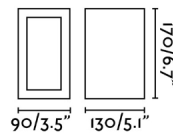

LOG is a wall lamp for garden lighting. This LED wall lamp has directable wings allowing you to control the light beam, upper and lower, to obtain both functional and decorative lightning .

General characteristics

Fixation	Wall
Type	I
IP	54
voltage	220V-240V
Hertz	50/60Hz
included battery	.
Power	9W

Material

Body/Structure	Aluminium
Diffuser	PC

Finish

Body/Structure	Dark Grey
Diffuser	Opal

Lighting characteristics

Light source included	Yes
Temperature	3000K
MacAdam Steps	5 SDCM
LM	600lm
CRI	>80
LED lifetime	LM80
Light direction	Ambient lighting
Energy classification	F