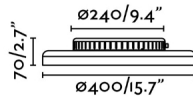

General characteristics

Fixation	Ceiling, Wall
Type	I
IP	20
voltage	220V-240V
Hertz	50/60Hz
included battery	.
Power	24W

Material

Body/Structure	Steel
Diffuser	PMMA

Finish

Body/Structure	Matt Black
Diffuser	Opal